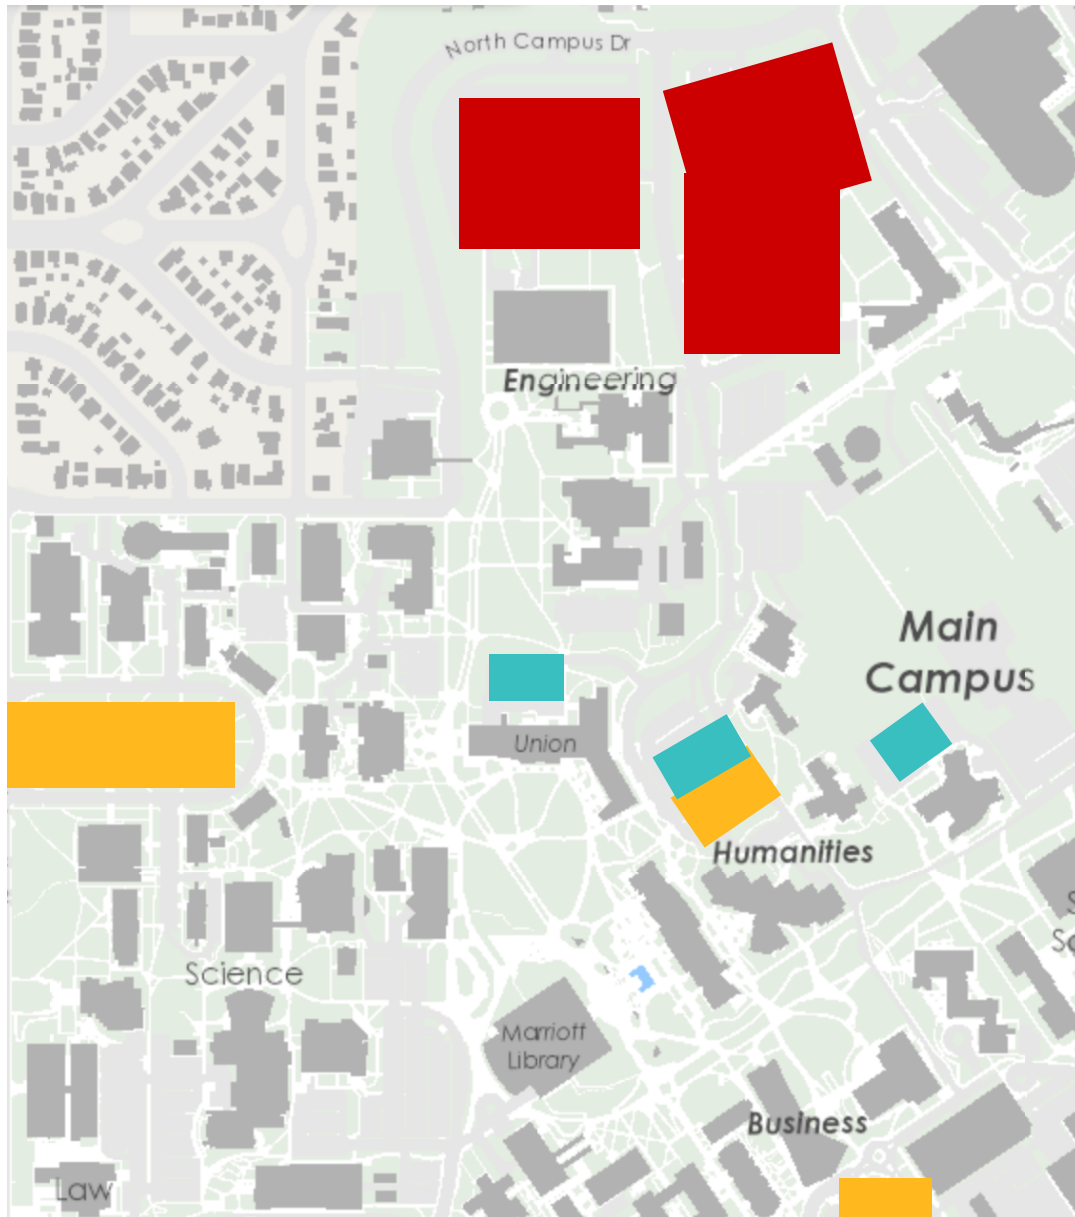

# George S. Eccles Student Life Center Alternative Parking

## Alternative Parking

- U permit parking 
- A permit parking 
- Parallel parking 
- Temporary parking/pay to park 

# More Alternative Parking!

**George S. Eccles Student Life Center**  
**1836 Student Life Way SLC, UT 84112**  
**801-581-8898**