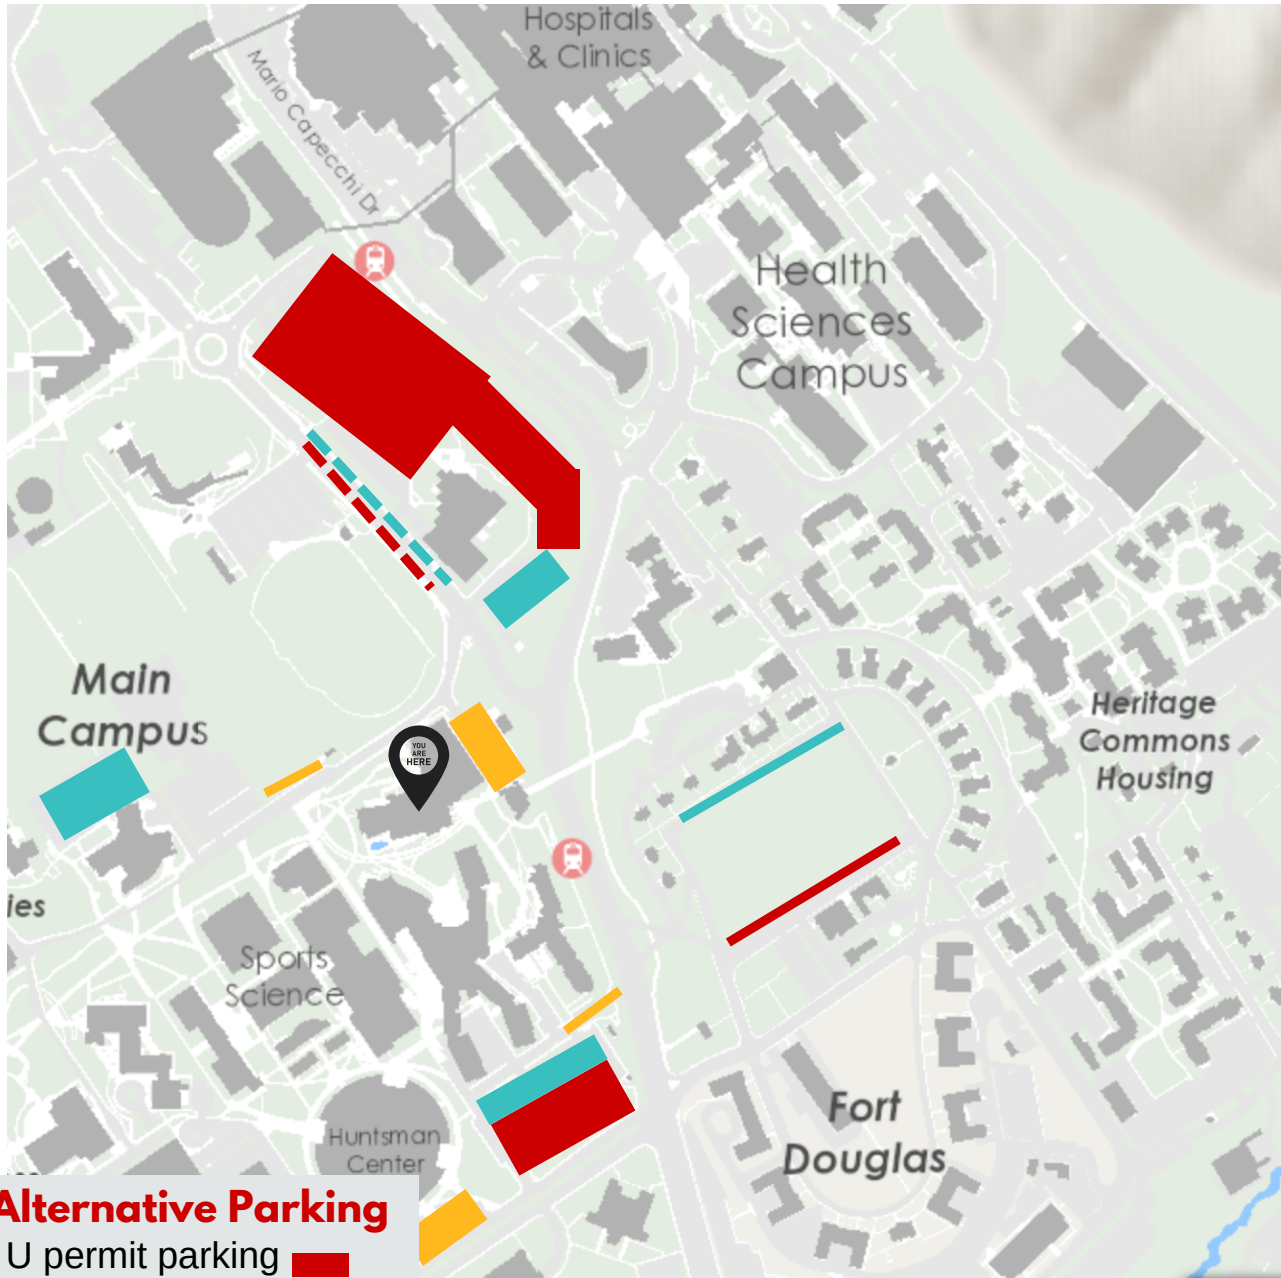

# George S. Eccles Student Life Center Alternative Parking

## Alternative Parking

- U permit parking 
- A permit parking 
- Parallel parking 
- Temporary parking/pay to park 

# More Alternative Parking!

**George S. Eccles Student Life Center**  
**1836 Student Life Way SLC, UT 84112**  
**801-581-8898**